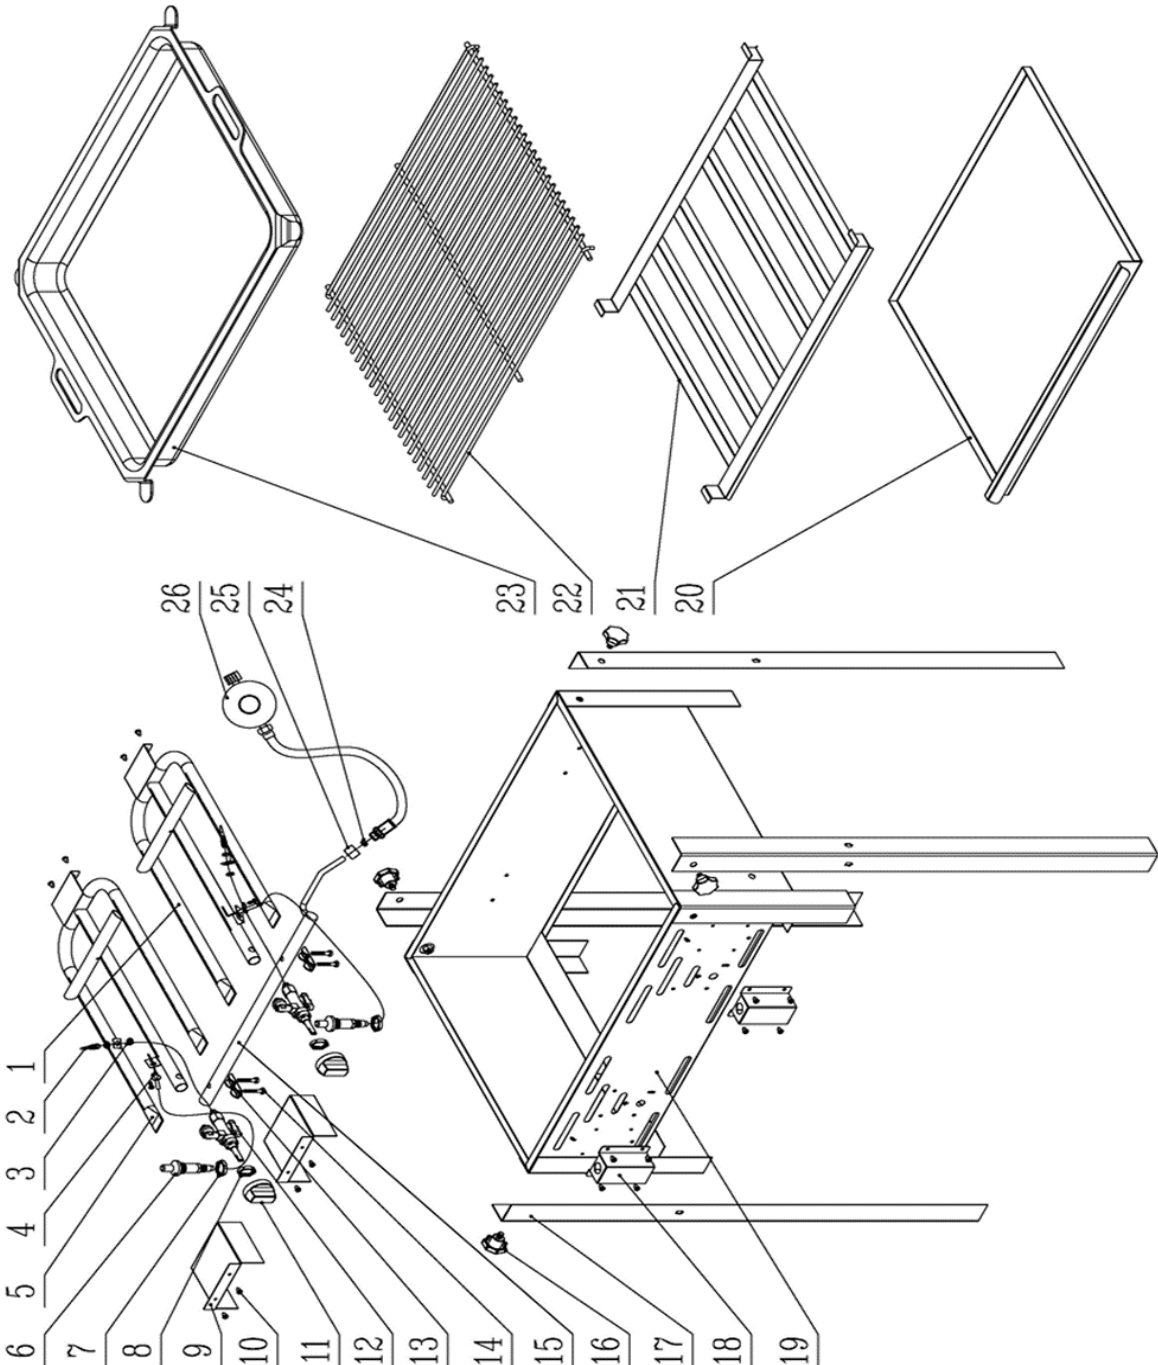

Drawing

HENDI

Tools for Chefs

Hendi B.V.

Steenoven 21
3911 TX Rhenen
The Netherlands

Batch #

000000 and up

Appliance part#

154878

Description

Roast-Master Maxi

Date 13-12-2021

Revision #

1.0

Revision Updated format.

Bill of materials (BOM)

<b style="font-size: 24pt; font-weight: bold;">HENDI Tools for Chefs Hendi B.V. Steenoven 21 3911 TX Rhenen The Netherlands	Batch #	Appliance part#
	000000 and up	154878
	Description	
	Roast-Master Maxi	

Date	13-12-2021	Revision #	1.0
Revision	Updated format.		

Item	Description	Part#	Quantity	Remark	Picture
1	Gas burner	154731	1		
2	Thermo couple	152195	2	Incl item 3	
3	Nut M8x1	nss	4	Available as 152195	
4	Electrode with wiring	926666	2		
5	Gas burner	154731	1		
6	Piezo igniter (incl nut)	153178	2	Incl item 7	
7	Nut piezo igniter	nss	2	Available as 153178	
8	Nut M12x1	nss	2	Available as 154724	
9	Heat shield	n/a	2		
10	Sheet metal screw	n/a	18		
11	Knob	154595	2		
12	Gas valve	154724	2	Incl item 8	
13	Bracket (gas valve)	154571	2	Incl item 14	
14	Screw	nss	2	Available as 154571	
15	Intake pipe	154847	1		
16	Bolt	154588	4		
17	Leg	154694	4		
18	Bracket (piezo igniter)	n/a	2		
19	Frame	n/a	1		
20	Drip tray	154755	1	Note* Not applicable in combination with baking tray!!	
21	Flame diffuser	154892	1		
22	Grid	154885	1		
23	Baking tray	154656	1	* Optional	
24	Gas hose assembly	145753	1	Incl item 25	
25	Nut gas hose	nss	1	Available as 145753	
26a	Gas regulator 50mBar	152157	1		
26b	Gas regulator 37mBar	152188	1		
*	Rubber seal gas regulator	145678	1	Not shown on exploded view	
*	Seal gas valve	154564	1	Not shown on exploded view	
*	Magnet valve (gas valve)	272190	1	Not shown on exploded view	

n/a -> not available

nss -> not sold separately